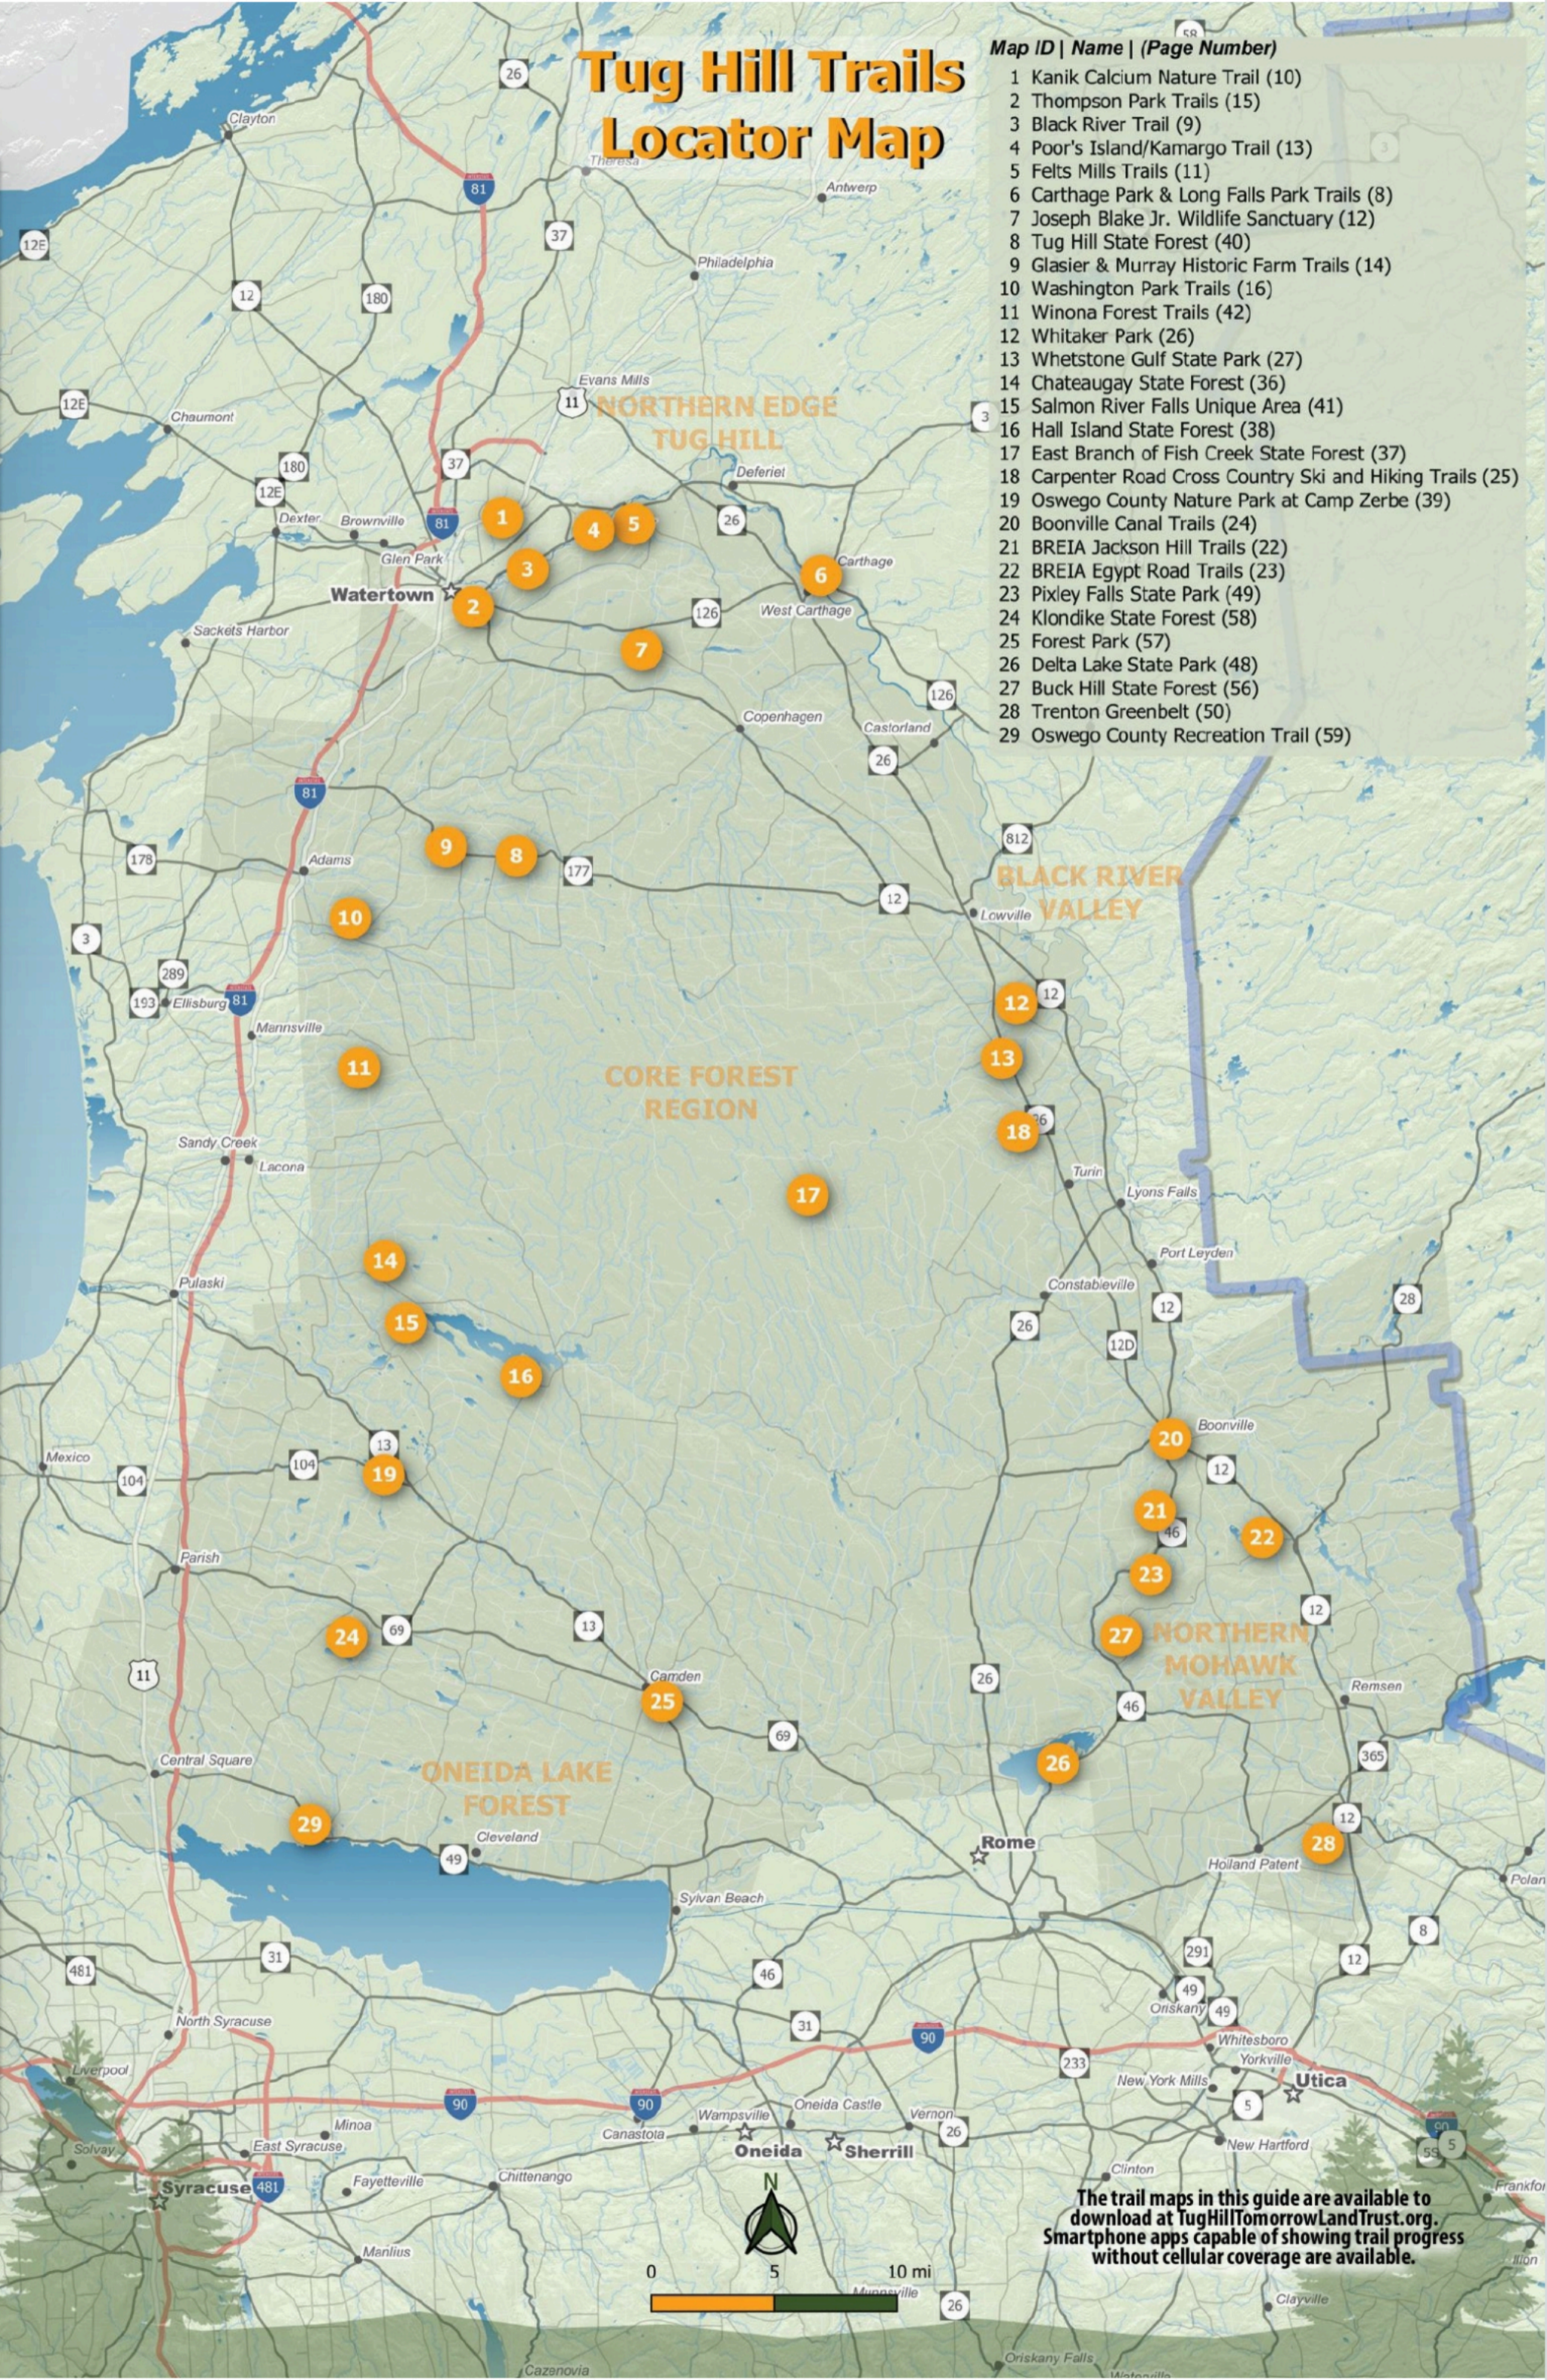

Tug Hill Trails Locator Map

Map ID | Name | (Page Number)

- 1 Kanik Calcium Nature Trail (10)
- 2 Thompson Park Trails (15)
- 3 Black River Trail (9)
- 4 Poor's Island/Kamargo Trail (13)
- 5 Felts Mills Trails (11)
- 6 Carthage Park & Long Falls Park Trails (8)
- 7 Joseph Blake Jr. Wildlife Sanctuary (12)
- 8 Tug Hill State Forest (40)
- 9 Glasier & Murray Historic Farm Trails (14)
- 10 Washington Park Trails (16)
- 11 Winona Forest Trails (42)
- 12 Whitaker Park (26)
- 13 Whetstone Gulf State Park (27)
- 14 Chateaugay State Forest (36)
- 15 Salmon River Falls Unique Area (41)
- 16 Hall Island State Forest (38)
- 17 East Branch of Fish Creek State Forest (37)
- 18 Carpenter Road Cross Country Ski and Hiking Trails (25)
- 19 Oswego County Nature Park at Camp Zerbe (39)
- 20 Boonville Canal Trails (24)
- 21 BREIA Jackson Hill Trails (22)
- 22 BREIA Egypt Road Trails (23)
- 23 Pixley Falls State Park (49)
- 24 Klondike State Forest (58)
- 25 Forest Park (57)
- 26 Delta Lake State Park (48)
- 27 Buck Hill State Forest (56)
- 28 Trenton Greenbelt (50)
- 29 Oswego County Recreation Trail (59)

The trail maps in this guide are available to download at TugHillTomorrowLandTrust.org. Smartphone apps capable of showing trail progress without cellular coverage are available.