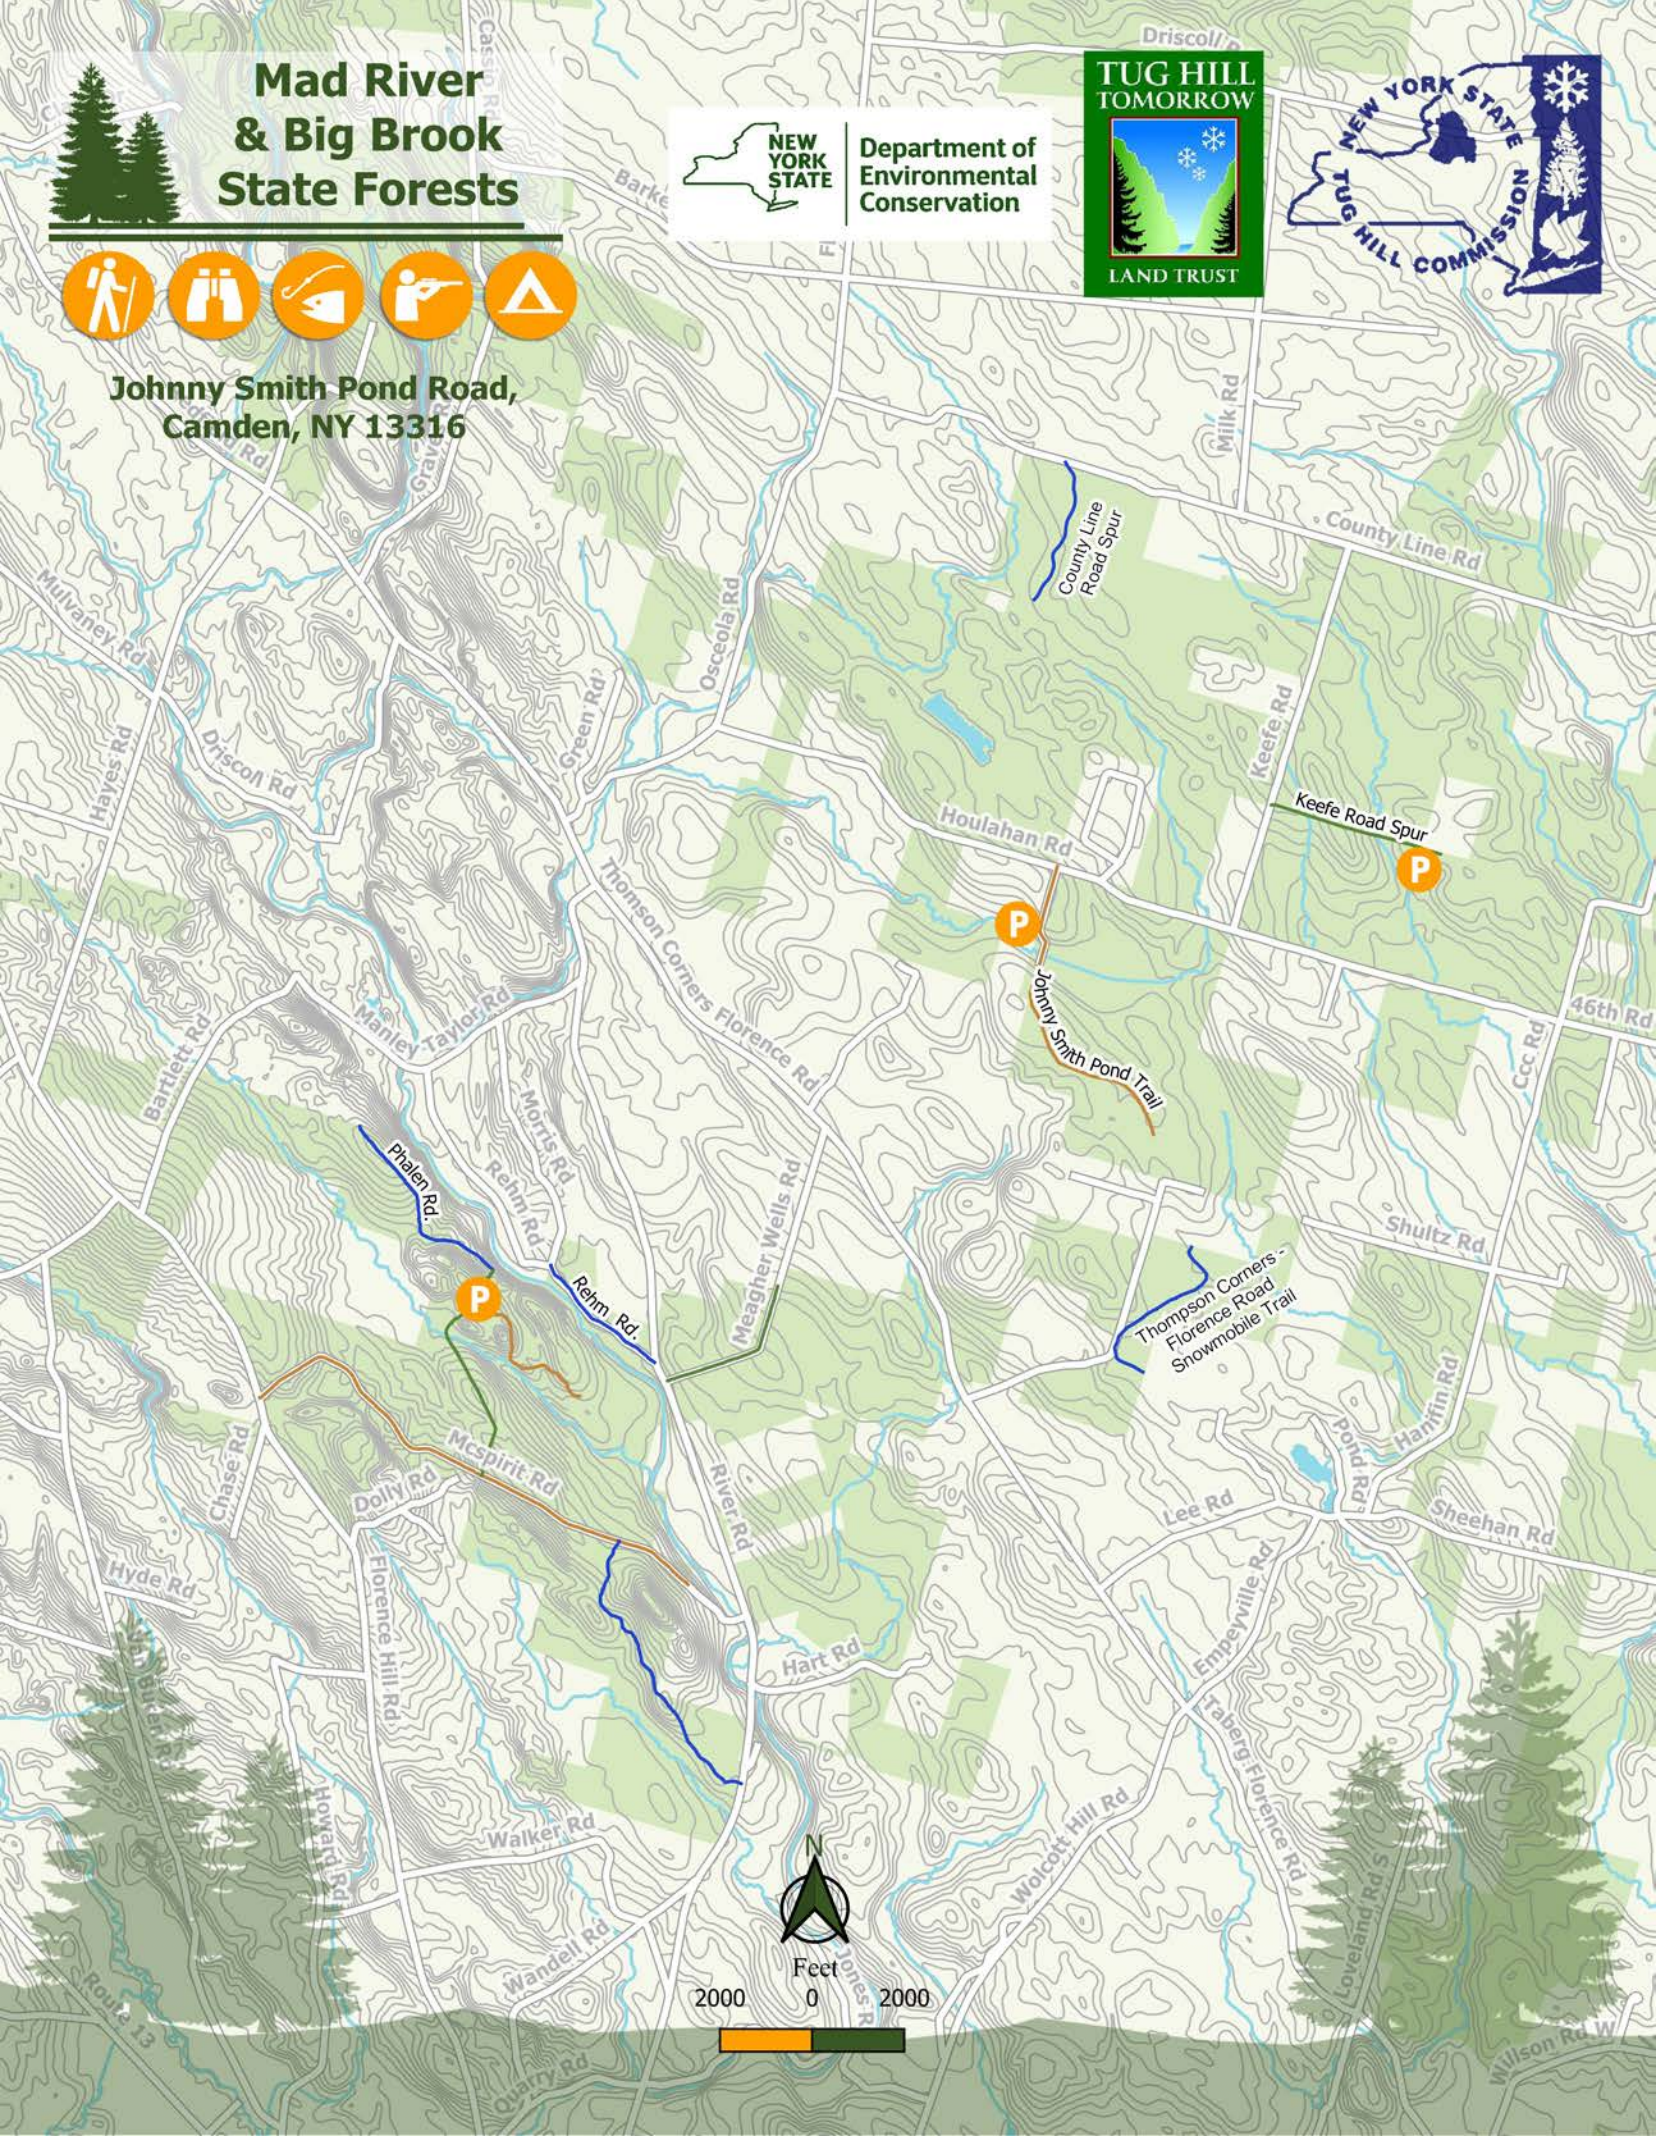

Mad River & Big Brook State Forests

Department of Environmental Conservation

Johnny Smith Pond Road,
Camden, NY 13316

2000 0 2000
Feet