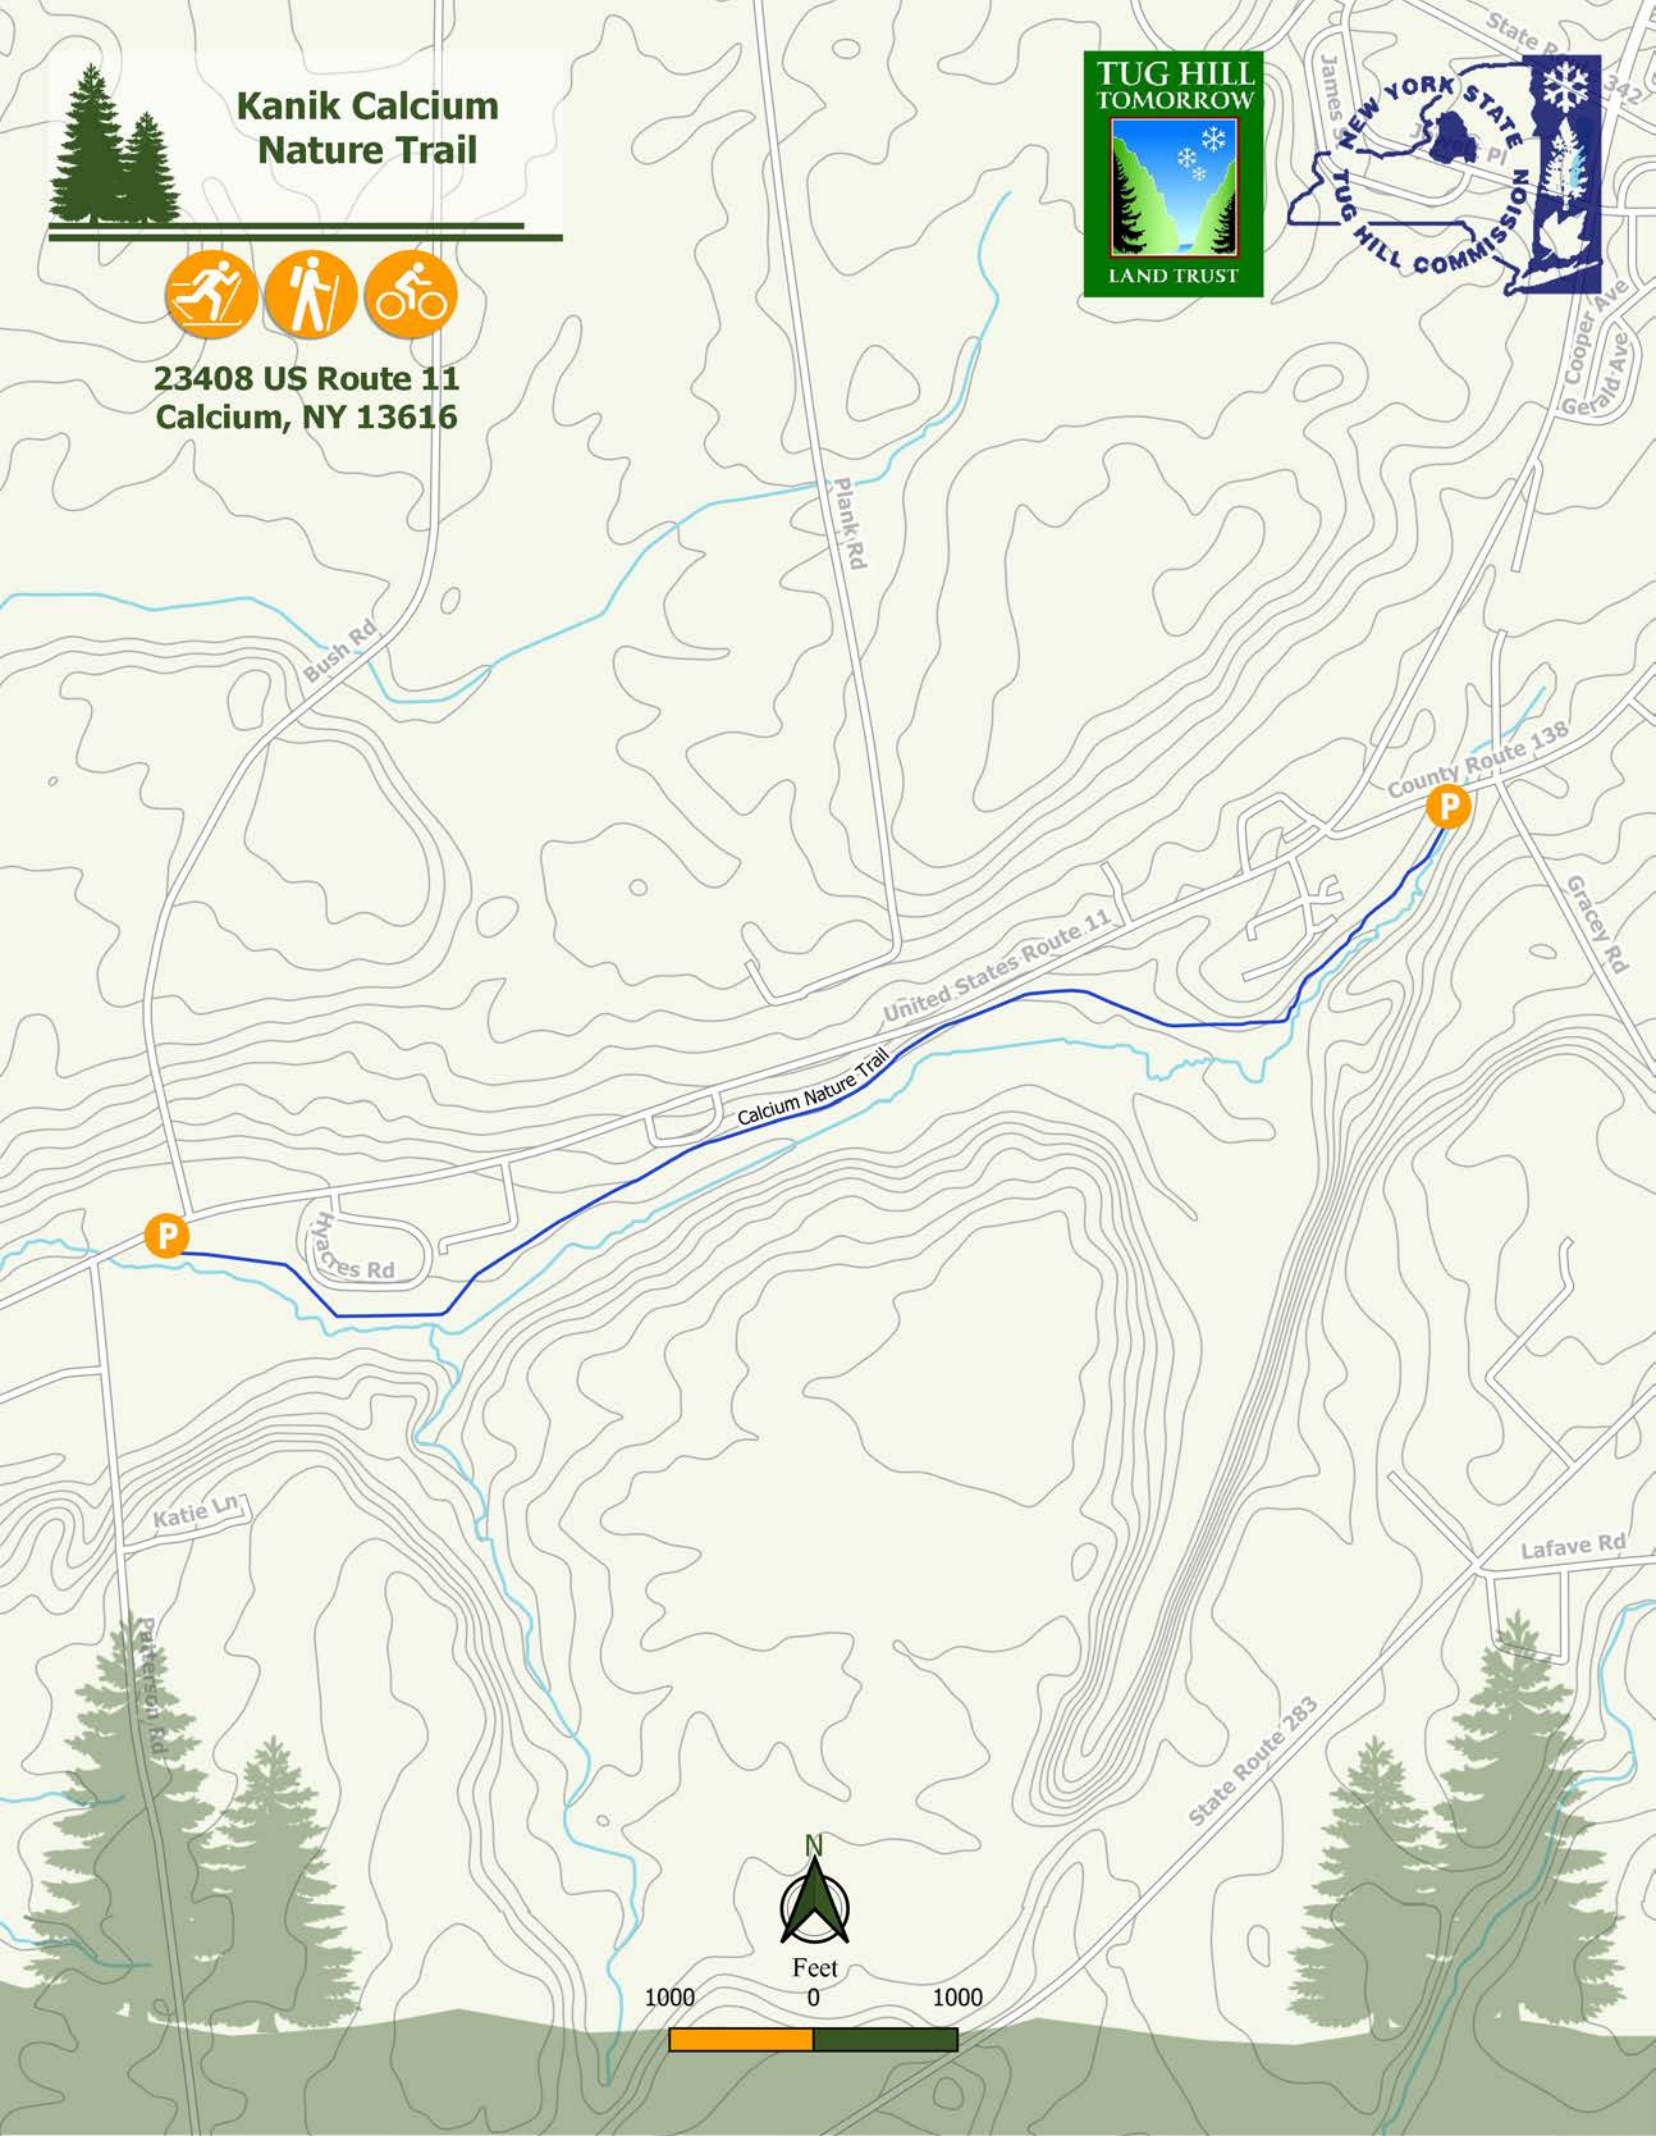

Kanik Calcium Nature Trail

23408 US Route 11
Calcium, NY 13616

1000 Feet 0 1000