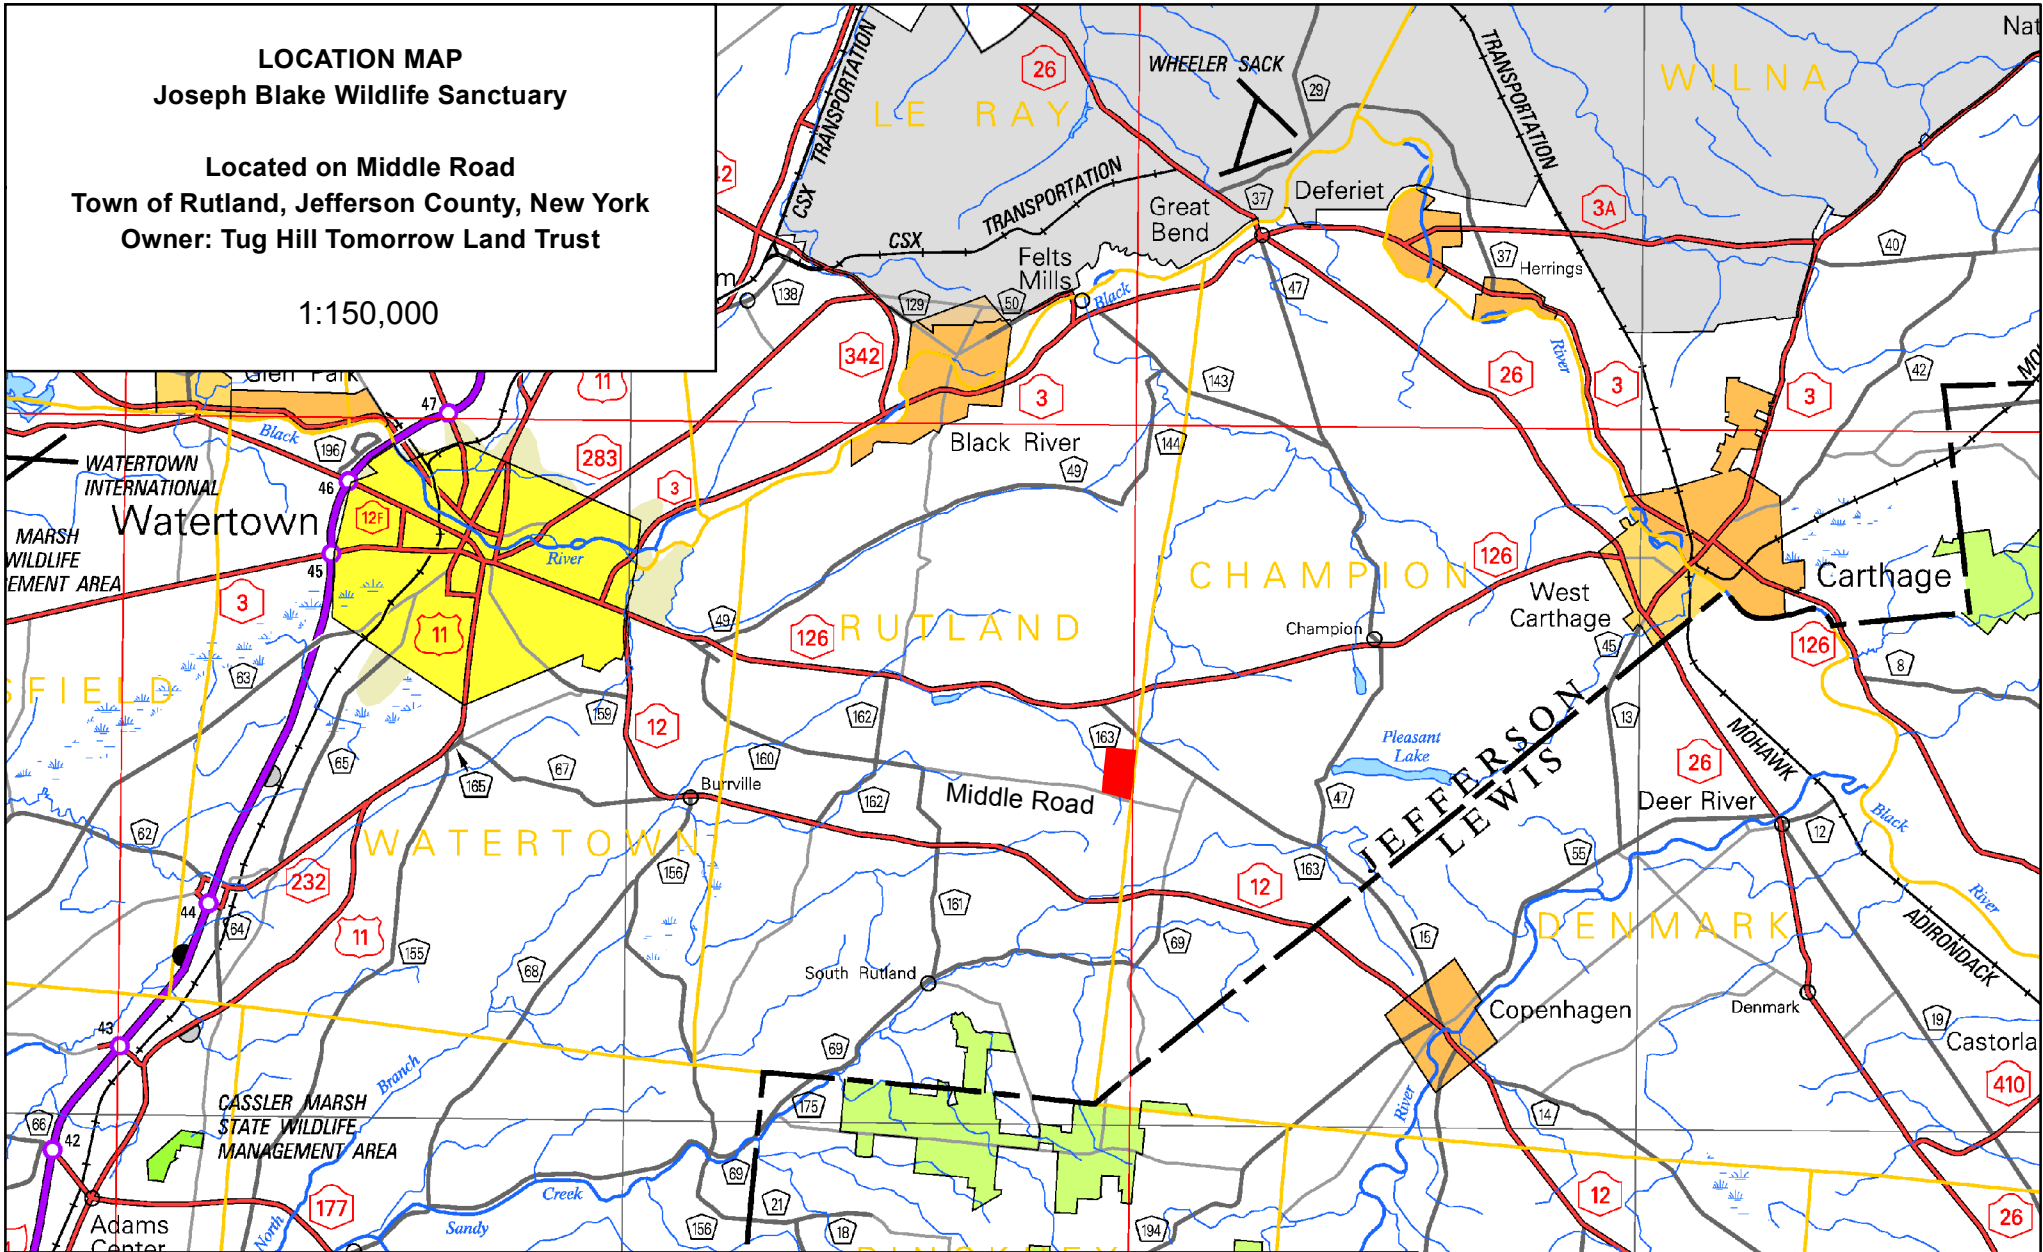

LOCATION MAP
Joseph Blake Wildlife Sanctuary

Located on Middle Road
Town of Rutland, Jefferson County, New York
Owner: Tug Hill Tomorrow Land Trust

1:150,000

Sources:
U.S. Census Data Road Layer 2009

Map Prepared June 2012 by THTLT

-  State Forest Lands
-  Joseph Blake Wildlife Sanctuary