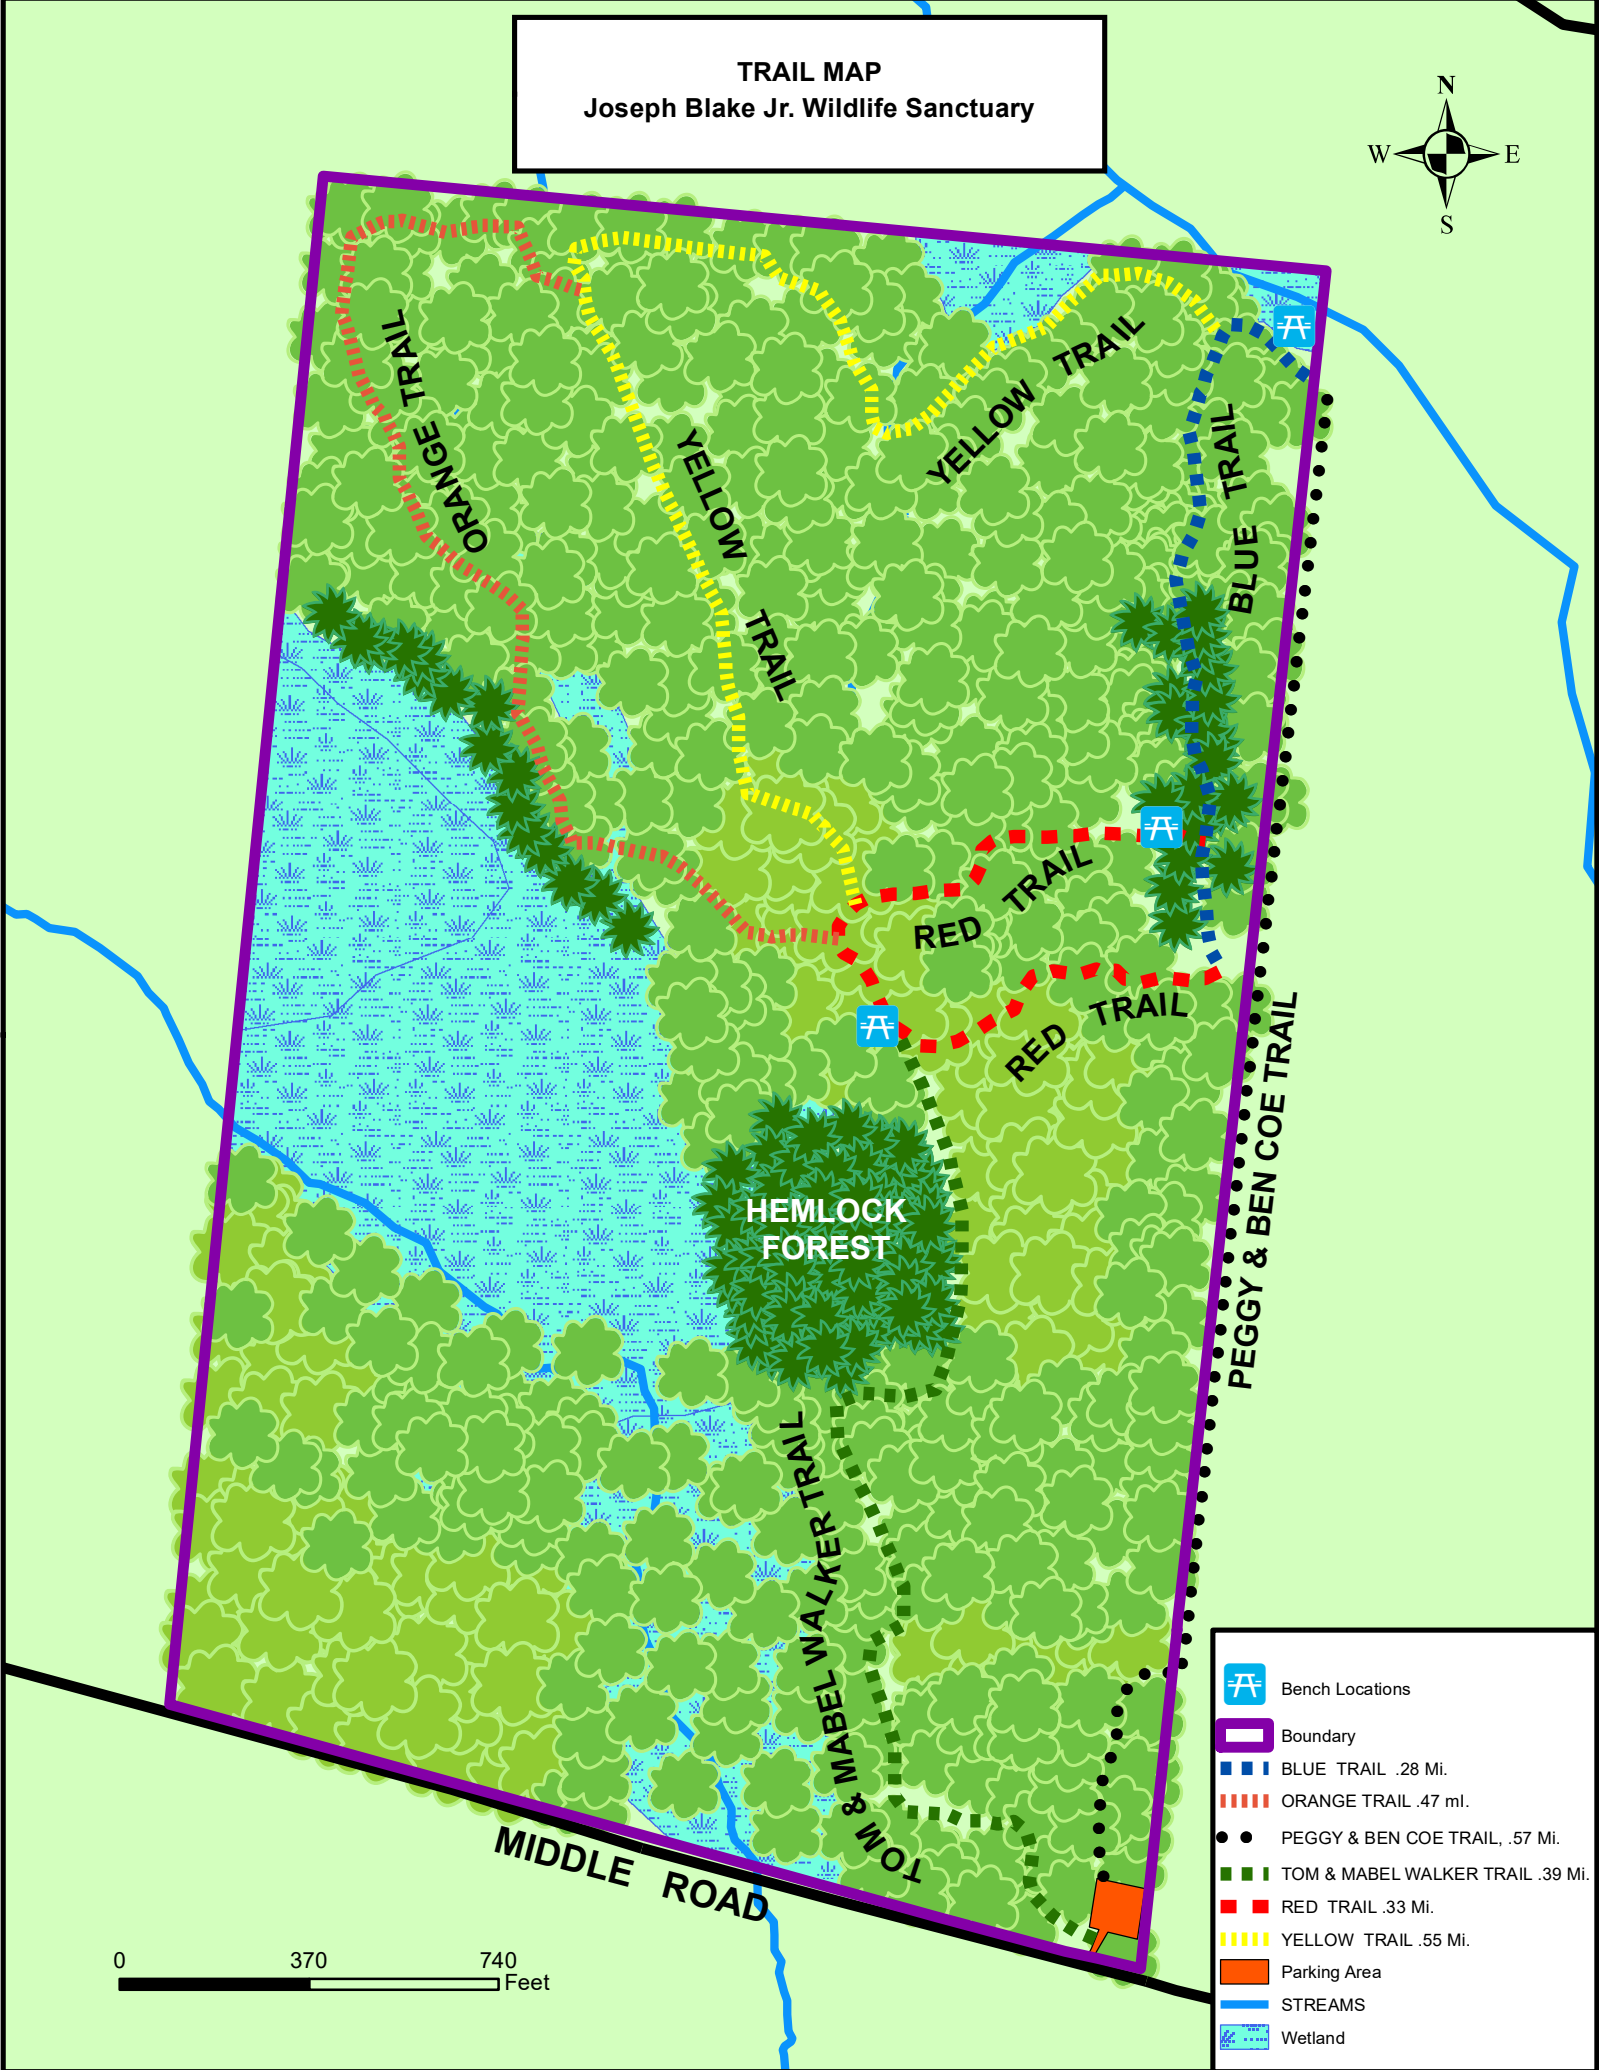

TRAIL MAP

Joseph Blake Jr. Wildlife Sanctuary

-  Bench Locations
-  Boundary
-  BLUE TRAIL .28 Mi.
-  ORANGE TRAIL .47 ml.
-  PEGGY & BEN COE TRAIL, .57 Mi.
-  TOM & MABEL WALKER TRAIL .39 Mi.
-  RED TRAIL .33 Mi.
-  YELLOW TRAIL .55 Mi.
-  Parking Area
-  STREAMS
-  Wetland