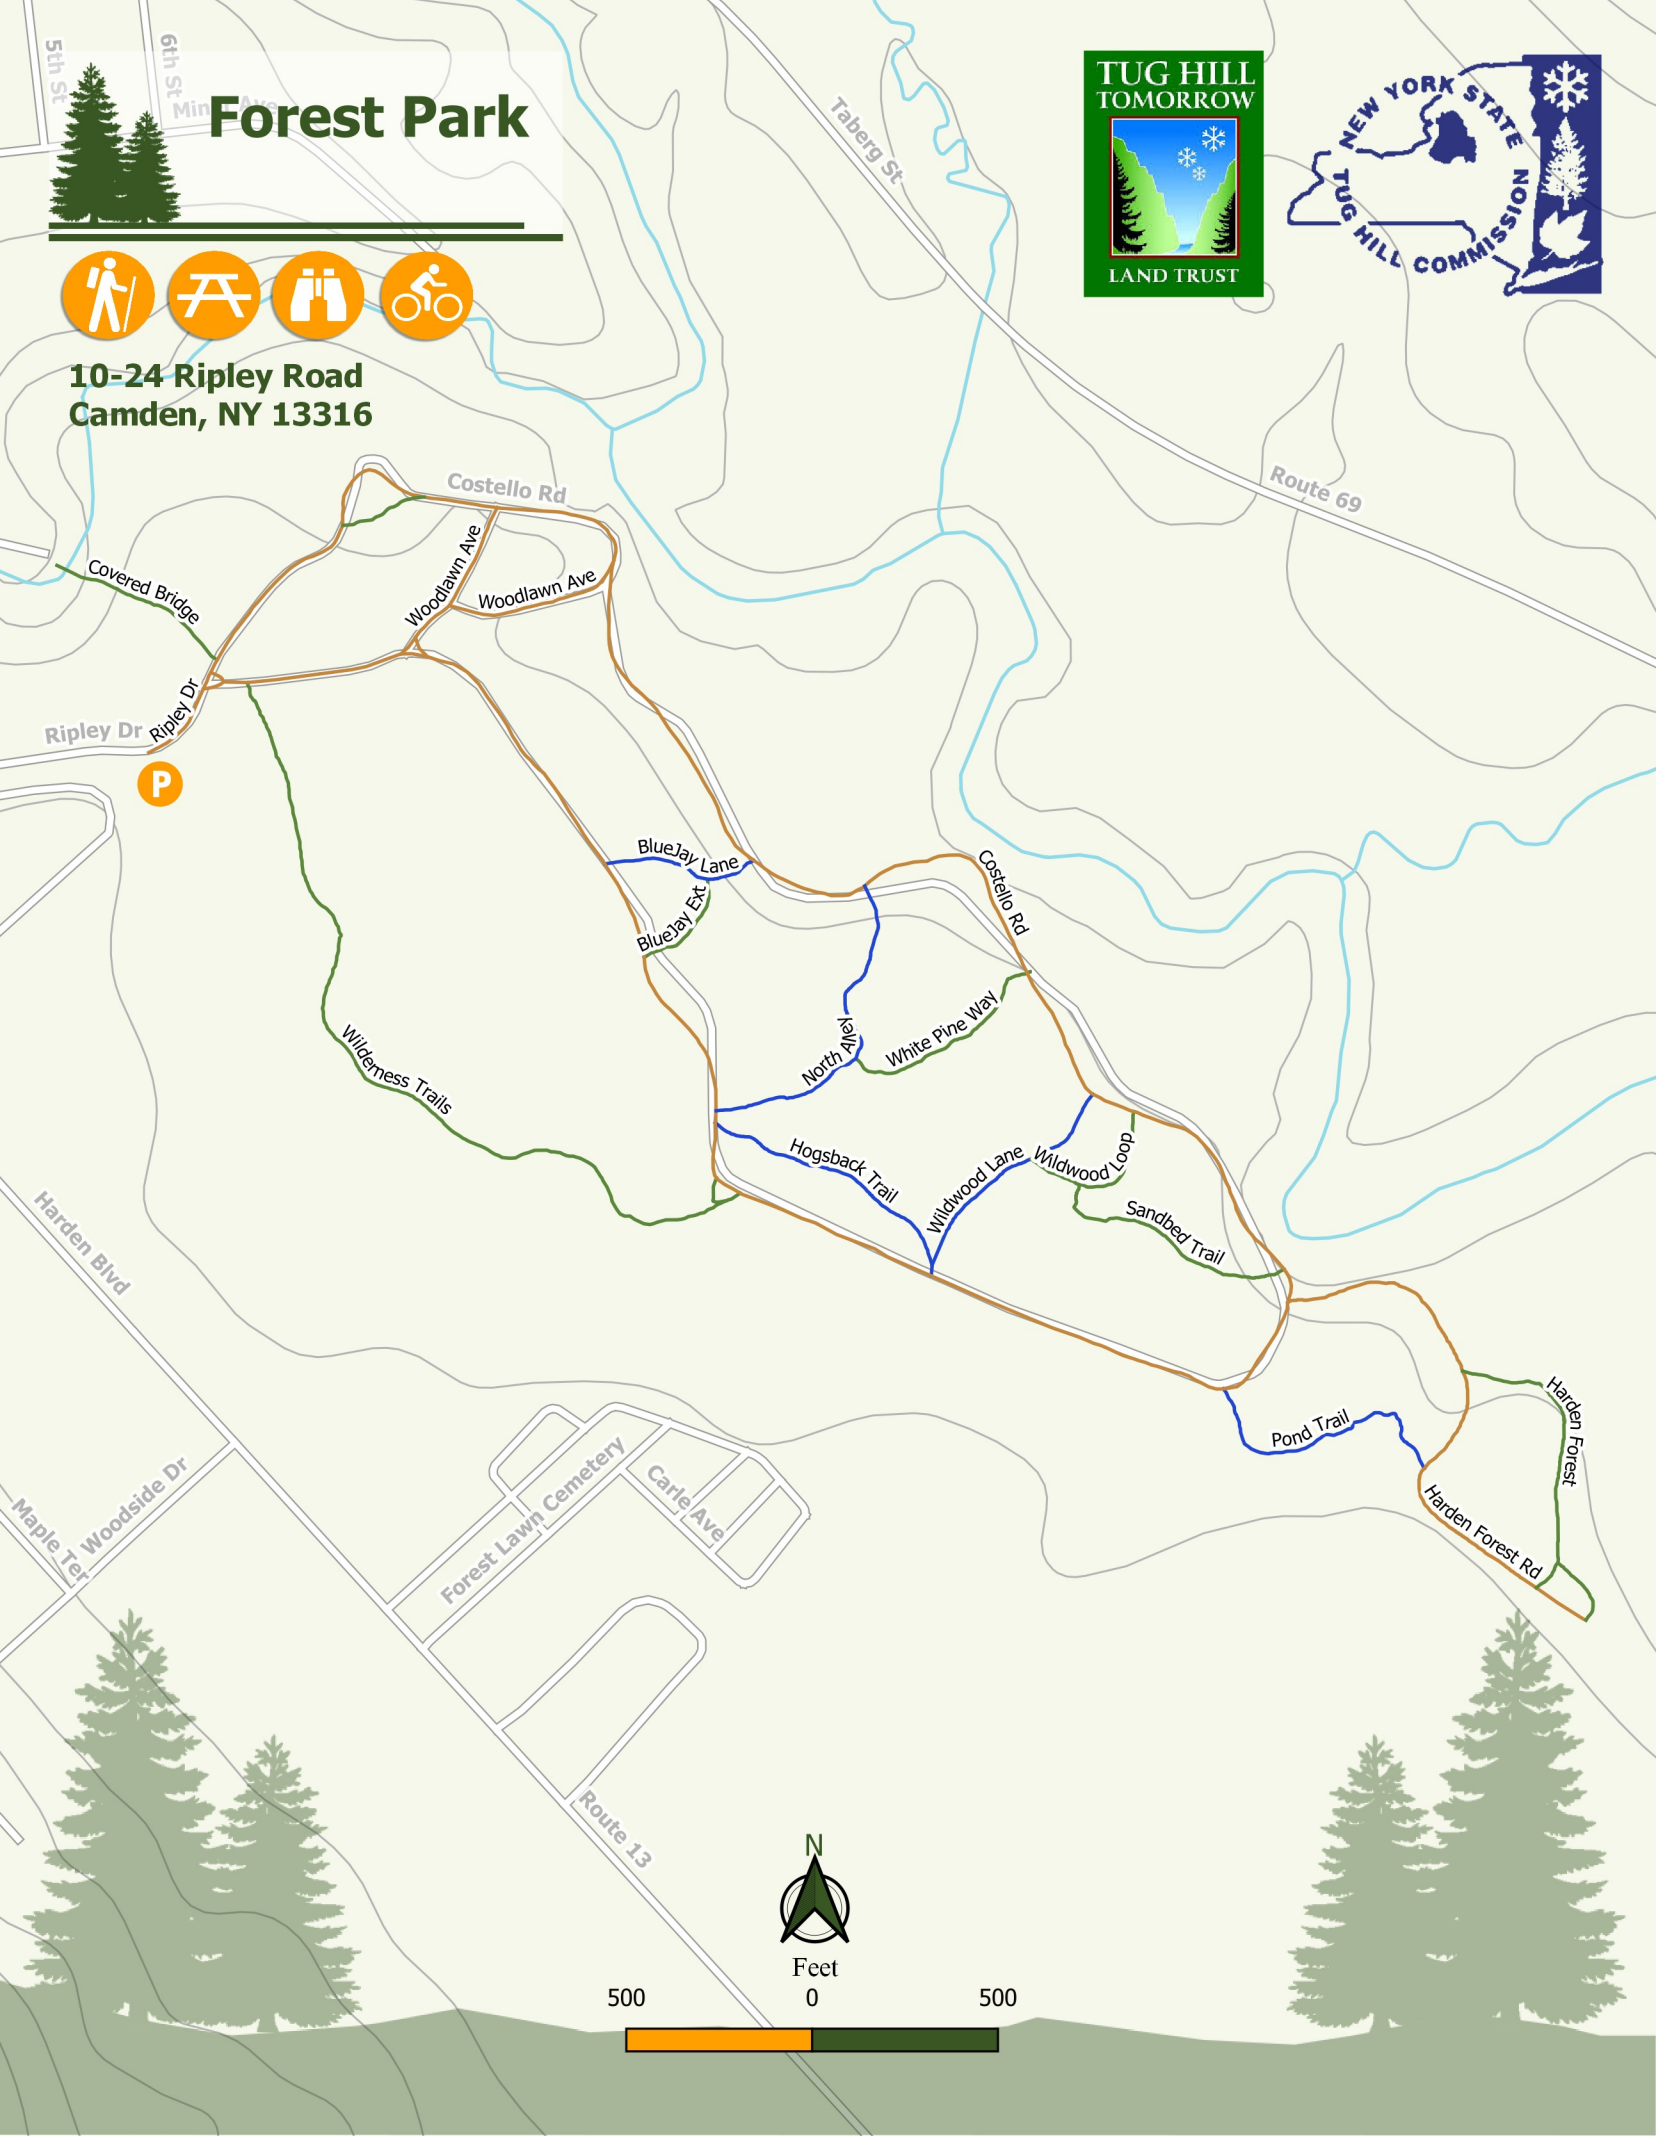

Forest Park

10-24 Ripley Road
Camden, NY 13316

Feet
0