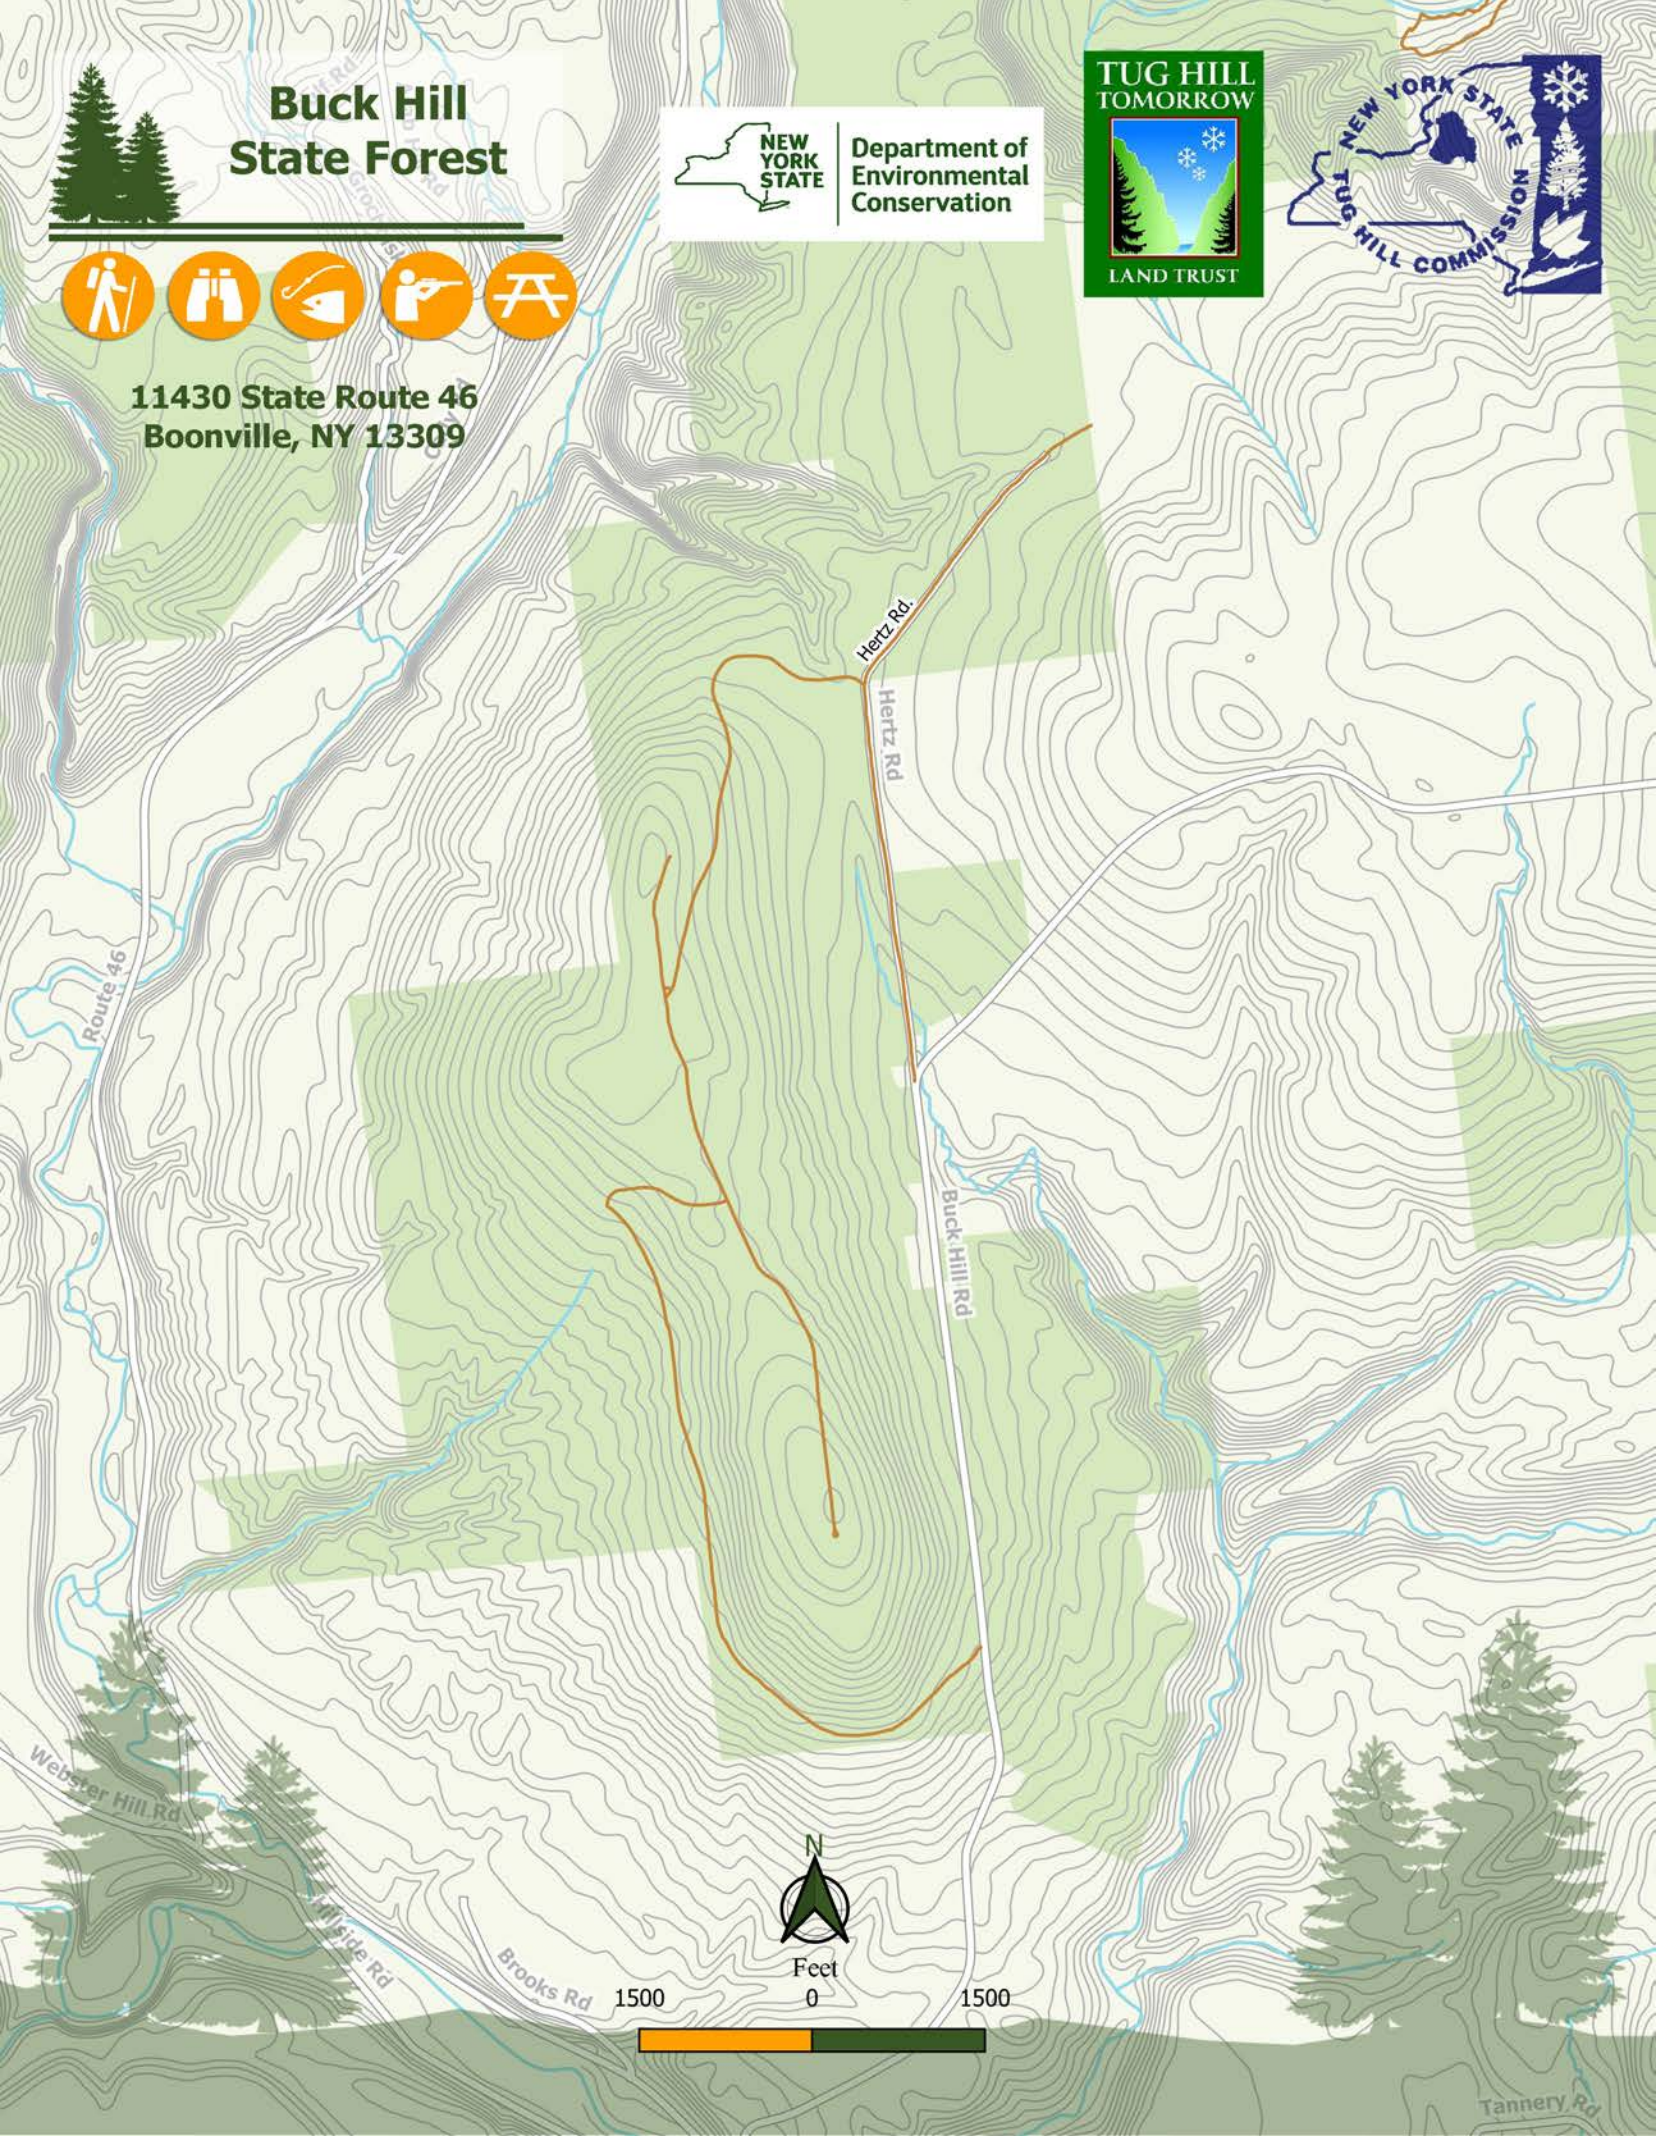

# Buck Hill State Forest

Department of Environmental Conservation

11430 State Route 46  
Boonville, NY 13309

Feet

1500 0 1500