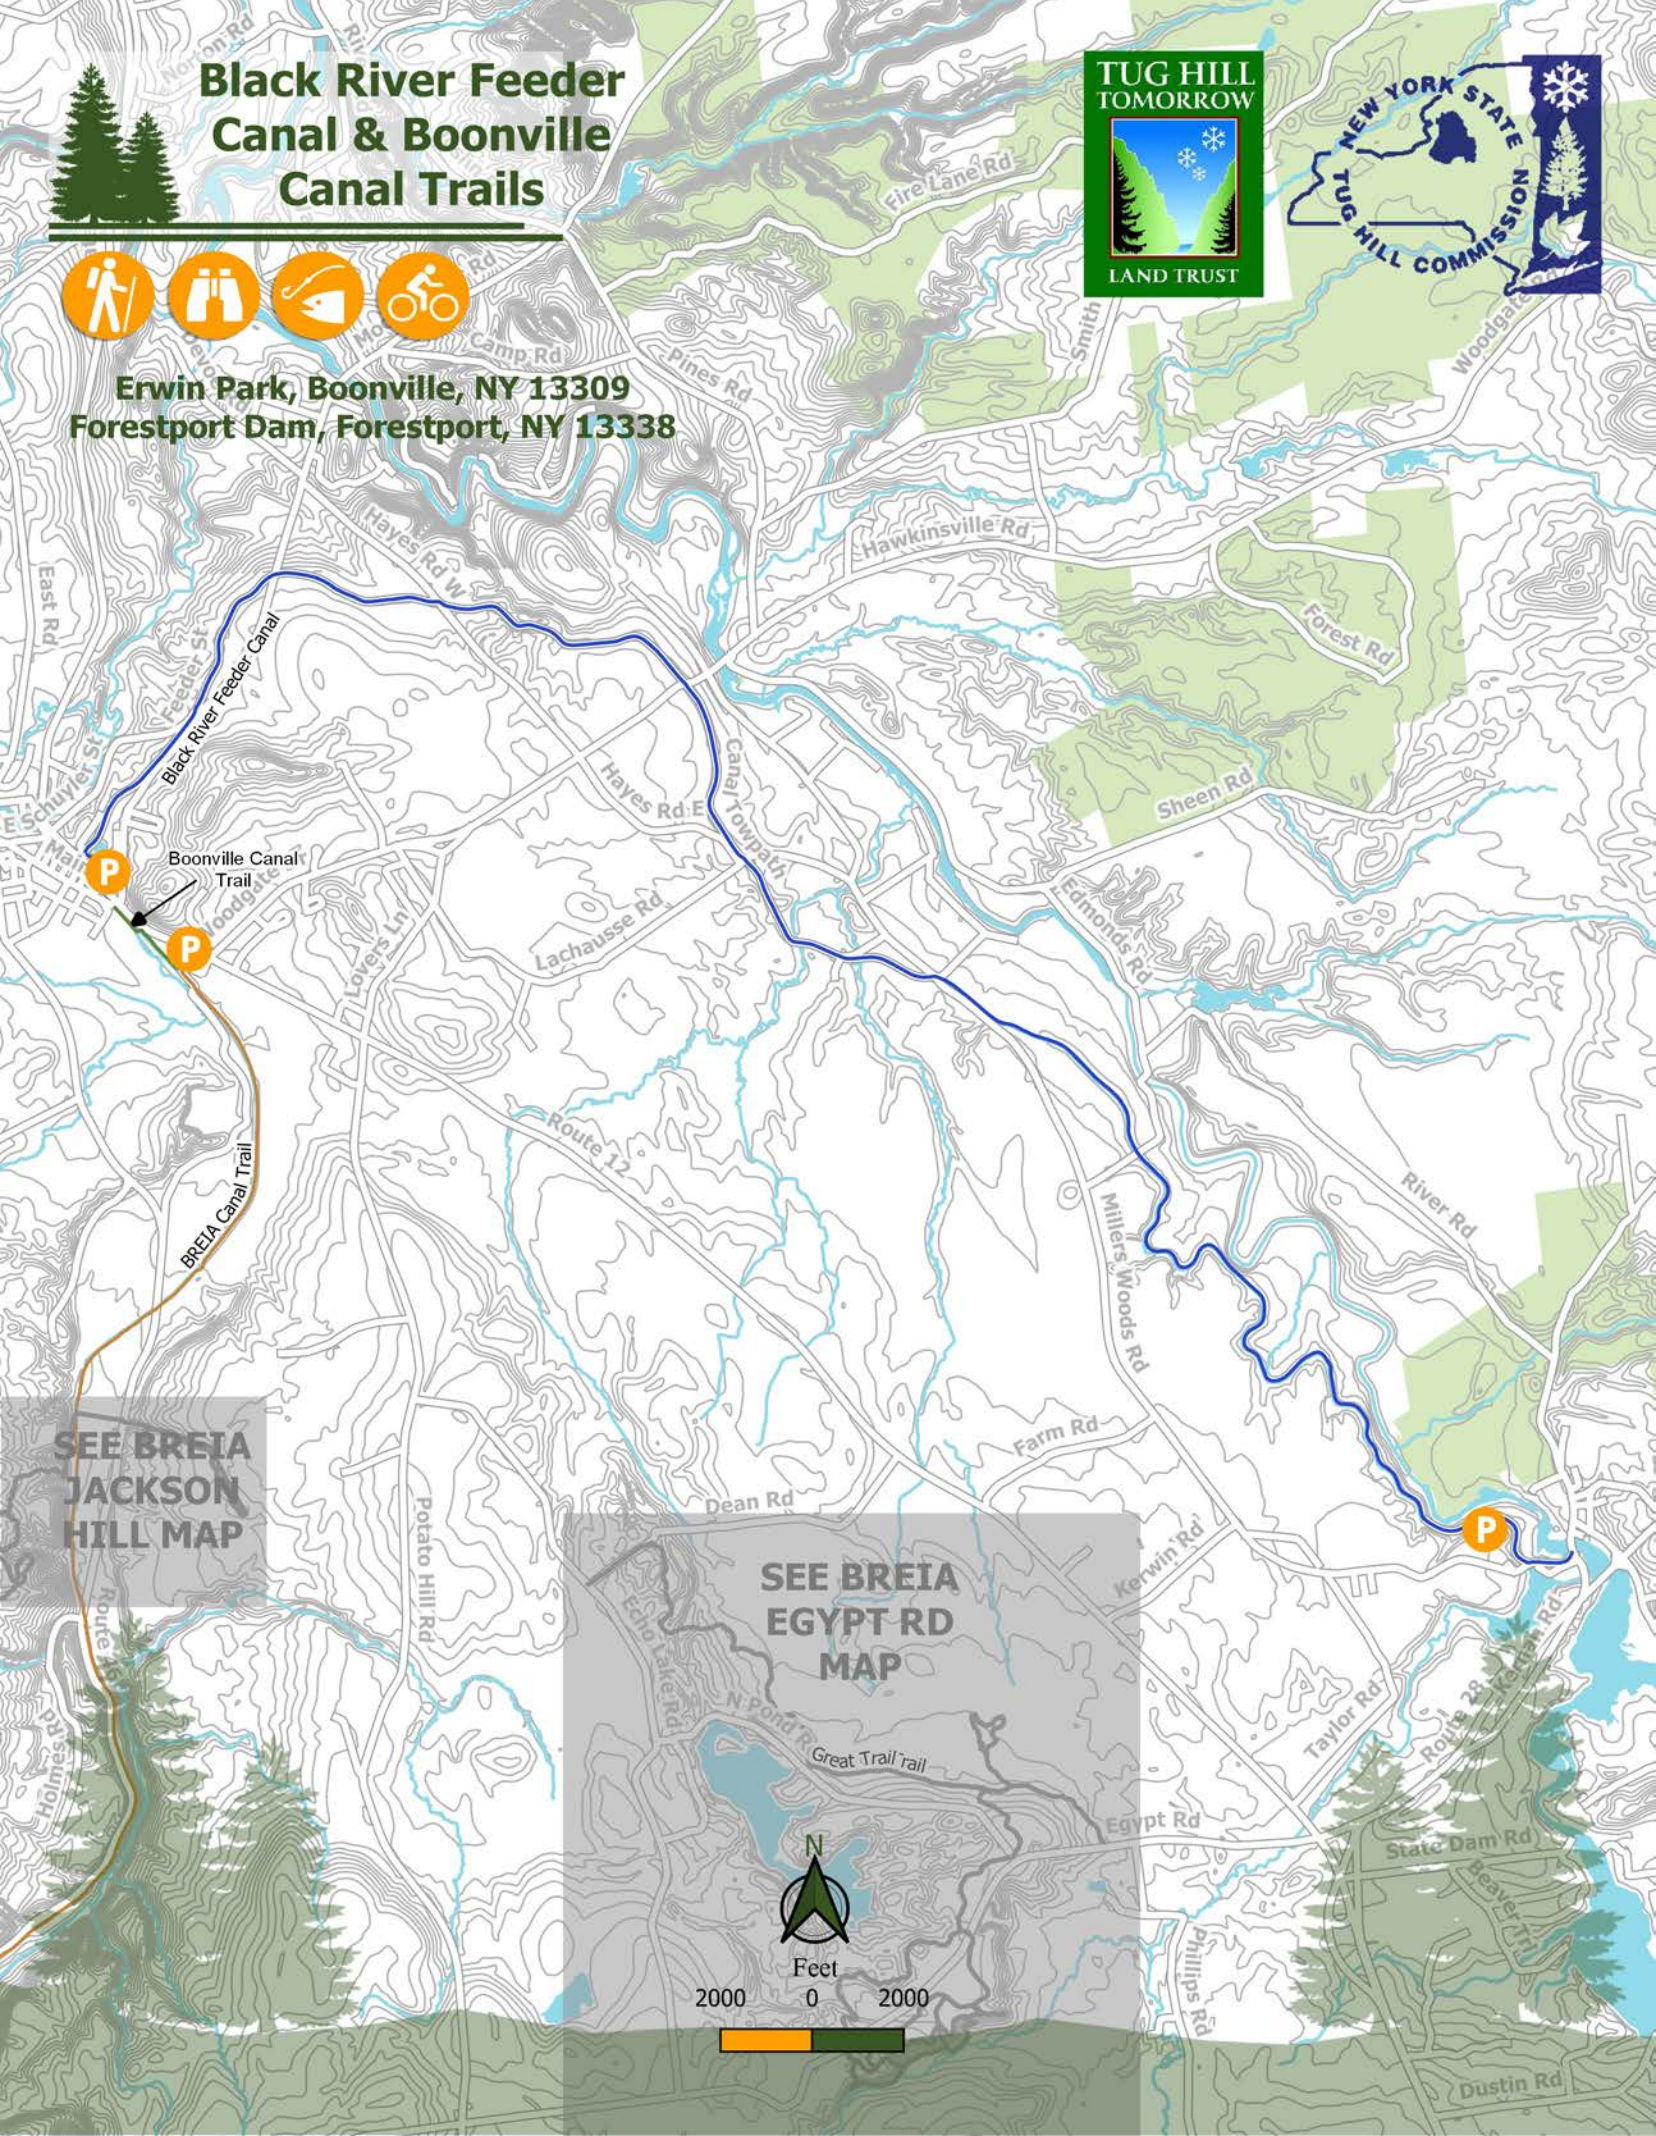

# Black River Feeder Canal & Boonville Canal Trails

Erwin Park, Boonville, NY 13309  
Forestport Dam, Forestport, NY 13338

P

P

P

SEE BREIA JACKSON HILL MAP

SEE BREIA EGYPT RD MAP

Feet  
2000 0 2000